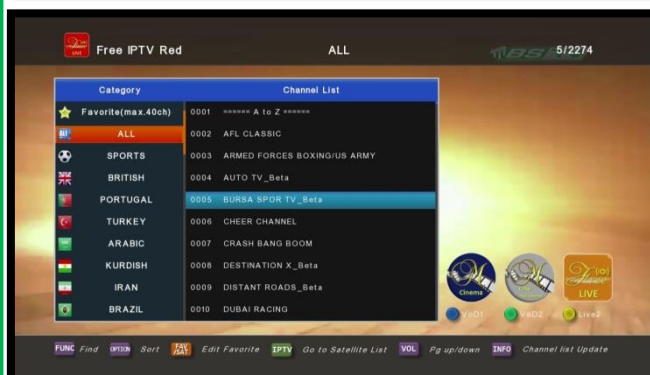

## VoD1 - CINEMA

**Up to 10.000 free films**

Free films in English, Turkish, Arabic, French, Italian, Spanish, German, Polish, Russian, Portuguese, Ex-Yugoslavian, Hungarian, Asian, Indian, and VoDs for kids

## FREE IPTV – RED package

**Up to 5.000 free live channels**

Sports, British, Portugal, Turkey, Kurdish, Arabic, Iran, Brazil, Mexico, South America, Spain, Russia, Kazakhstan, Ukraine, Poland, Czech/Slovakia and Turkmenistan channels