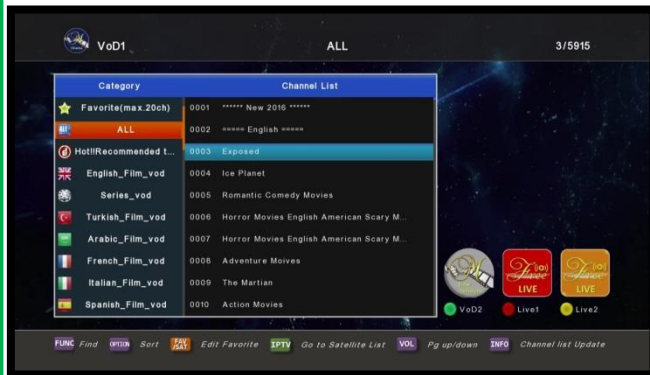

Free IPTV & VoD / M-portal

VoD1 - CINEMA

Up to 10.000 free films

Free films in English, Turkish, Arabic, French, Italian, Spanish, German, Polish, Russian, Portuguese, Ex-Yugoslavian, Hungarian, Asian, Indian, and VoDs for kids