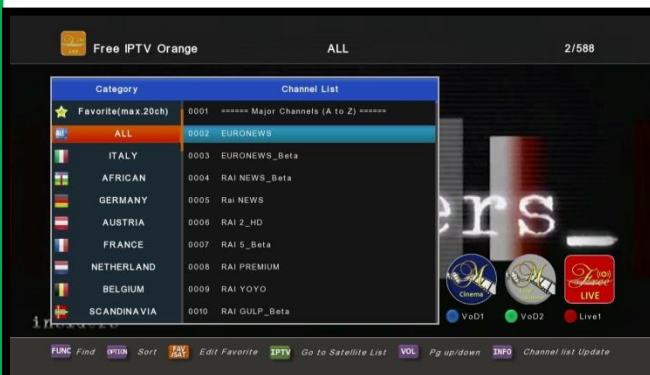

## VoD1 - CINEMA

**Up to 10.000 free films**

Free films in English, Turkish, Arabic, French, Italian, Spanish, German, Polish, Russian, Portuguese, Ex-Yugoslavian, Hungarian, Asian, Indian, and VoDs for kids

## VoD2 - ENTERTAINMENT

**Up to 10.000 free VoDs**

Enjoy free sports, entertainment, talk shows, education, music, classical music, international radio, adult live, adult VoDs, and M3U channels

## FREE IPTV – RED package

**Up to 5.000 free live channels**

Sports, British, Portugal, Turkey, Kurdish, Arabic, Iran, Brazil, Mexico, South America, Spain, Russia, Kazakhstan, Ukraine, Poland, Czech/Slovakia and Turkmenistan channels

## FREE IPTV – ORANGE package

**Up to 5.000 free live channels**

African countries, Kosovo, Italy, Germany, France, Netherlands, Belgium, Scandinavian countries, Switzerland, Austria, Balkan countries, Albania, Hungary, Romania, Greece, Asia, China, India, Pakistan, Estonia, Latvia, and Israel channels