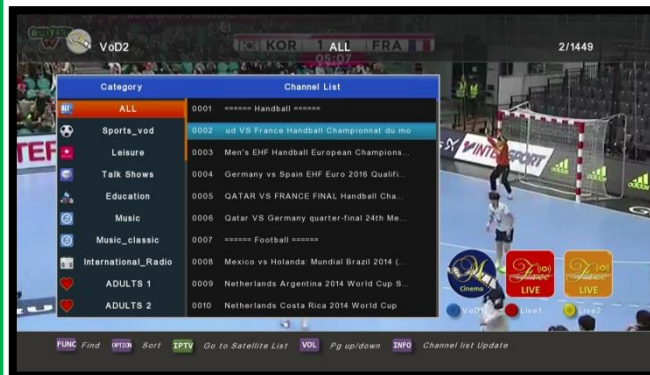

VoD2 - ENTERTAINMENT

Up to 10.000 free VoDs

Enjoy free sports, entertainment, talk shows, education, music, classical music, international radio, adult live, adult VoDs, and M3U channels